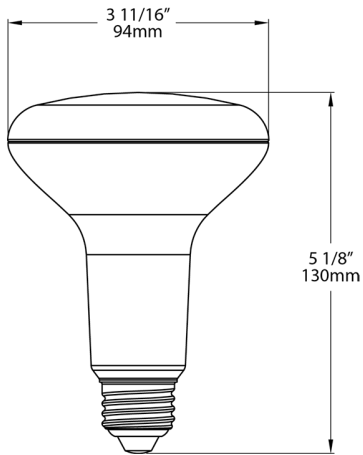

Shipping Information

Case Dimensions:

11.97 x 7.99 x 6.5

Pallet Quantity of Pieces:

720

Pallet Dimensions:

47.87 x 39.96 x 38.98

Construction

MOL:

5.12"

MOD:

3.7"

Dimensions

Features

Reflectors replace incandescent and halogen BR reflector lamps

Dimmable LED with a 25,000-hour lifespan

Wide 110° beam angle is well suited for general lighting applications

80 and 90 CRI models available