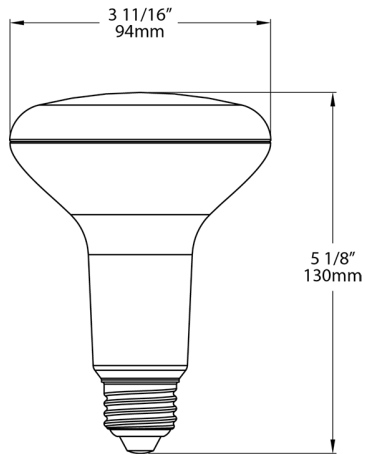

Shipping Information

Case Dimensions:

11.97 x 7.99 x 6.5

Pallet Quantity of Pieces:

720

Pallet Dimensions:

47.87 x 39.96 x 38.98

Construction

MOL:

5.12"

MOD:

3.7"

Dimensions

Features

- Reflectors replace incandescent and halogen BR reflector lamps
- Dimmable LED with a 25,000-hour lifespan
- Wide 110° beam angle is well suited for general lighting applications
- 80 and 90 CRI models available