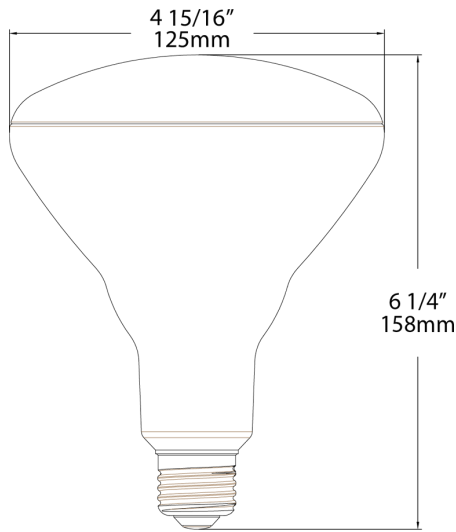

Technical Specifications

Technical Specifications

Product Type:

Reflector

Bulb Shape:

BR40

Wattage:

11W

UL Listed:

Yes

CEC Status:

Lawful for sale in California

Dimensions

Features

- REFLECTOR REPLACEMENT - Replace incandescent and halogen BR reflector lamps
- ENERGY SAVINGS - Save up to 85% on energy
- 25,000-HOUR LIFESPAN - Long-life product
- DAMP RATED - Suitable for damp locations
- ENCLOSED FIXTURE RATED - May be used in both enclosed and open fixtures
- DIMMABLE - Compatible with most common dimmer models
- SHATTERPROOF - Plastic lamps for rugged applications
- 110° BEAM ANGLE - Wide beam angle for maximum light distribution
- 90 CRI - Produces rich and vibrant colors