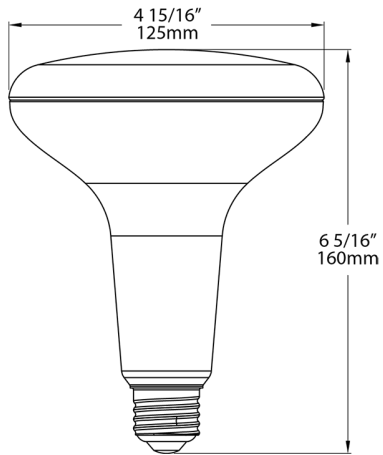

Shipping Information

Case Dimensions:

15.75 x 10.63 x 6.97

Pallet Quantity of Pieces:

300

Pallet Dimensions:

47.24 x 37.01 x 34.84

Construction

MOL:

6.3"

MOD:

4.92"

Dimensions

Features

- Reflectors replace incandescent and halogen BR reflector lamps
- Dimmable LED with a 25,000-hour lifespan
- Wide 110° beam angle is well suited for general lighting applications
- 80 and 90 CRI models available