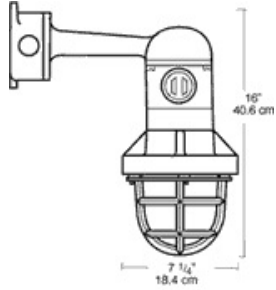

## Dimensions

## Features

- Fixture comes complete with built-in junction box
- Cast aluminum construction with gray polyester powder coat finish
- Easy relamping with a single thumb screw
- Factory sealed for easy installation
- Heat and impact resistant prismatic glass globe
- Die cast guard
- Easy field installation