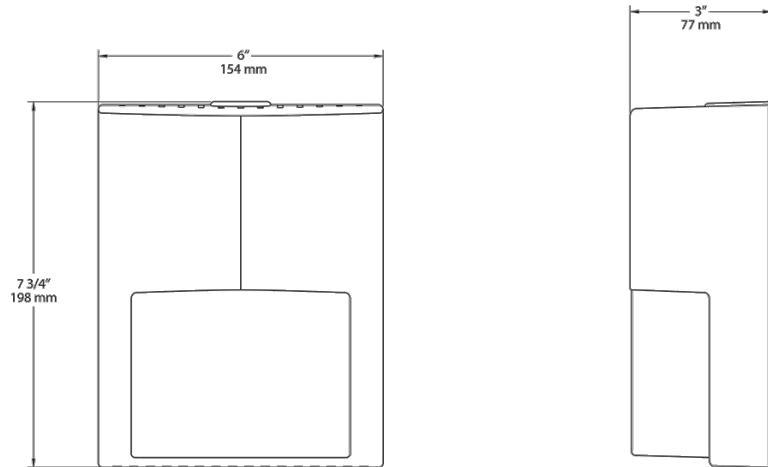

Technical Specifications (continued)

Other

Country of Origin:

Designed by RAB in New Jersey and assembled in the USA by RAB's IBEW Local 3 workers.

Buy American Act Compliant:

This product is a COTS item manufactured in the United States, and is compliant with the Buy American Act.

Recovery Act (ARRA) Compliant:

This product complies with the 52.225-21 "Required Use of American Iron, Steel, and Manufactured Goods-- Buy American Act-- Construction Materials (October 2010).

Trade Agreements Act Compliant:

This product is a COTS item manufactured in the United States, and is compliant with the Trade Agreements Act.

GSA Schedule:

Suitable in accordance with FAR Subpart 25.4.

Dimensions

Features

- Save over $700 in energy costs over life of fixture
- Equivalent to 70W high pressure sodium
- Durable vandal-resistant polycarbonate housing
- Low-profile and ADA compliant
- 100,000-hour LED lifespan
- 5-Year warranty

Ordering Matrix

Family	Watts	Color Temp	Finish	Photocell
ENTRA	12 = 12W	Blank = 5000K (Cool) Y = 3000K (Warm) N = 4000K (Neutral)	Blank = Bronze W = White	/PC = 120V Button /PC2 = 277V Button /PCS = 120V Swivel /PCS2 = 277V Swivel