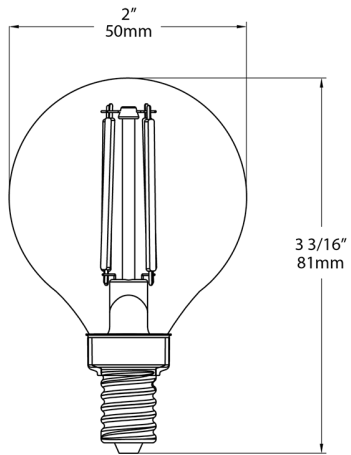

Dimensions

Features

Available in classic candle, globe, A and Edison shapes

Offered in both clear and frosted models

Lasts up to 13.7 years at 3 hours per day