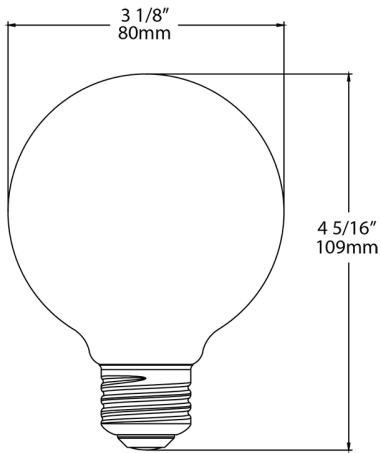

3 years

Optical

Beam Angle:

360°

Shipping Information

Case Dimensions:

10.35 x 6.97 x 5.71

Pallet Quantity of Pieces:

792

Pallet Dimensions:

42.52 x 38.5 x 39.45

Construction

MOL:

4.29"

MOD:

3.15"

Dimensions

Features

Available in classic candle, globe, A and Edison shapes

Lasts up to 13.7 years at 3 hours per day

Suitable for use in enclosed fixtures