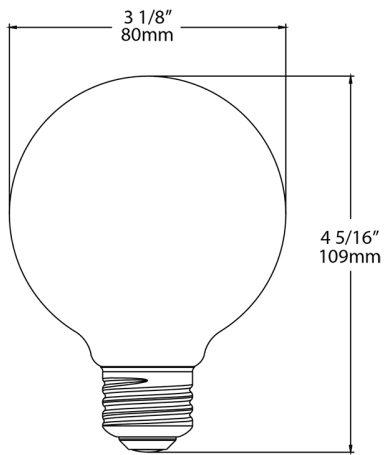

3 years

Optical

Beam Angle:

360°

Shipping Information

Case Dimensions:

10.35 x 6.97 x 5.71

Pallet Quantity of Pieces:

792

Pallet Dimensions:

42.52 x 38.5 x 39.45

Construction

MOL:

4.29"

MOD:

3.15"

Dimensions

Features

Available in classic candle, globe, A and Edison shapes

Offered in both clear and frosted models

Lasts up to 13.7 years at 3 hours per day