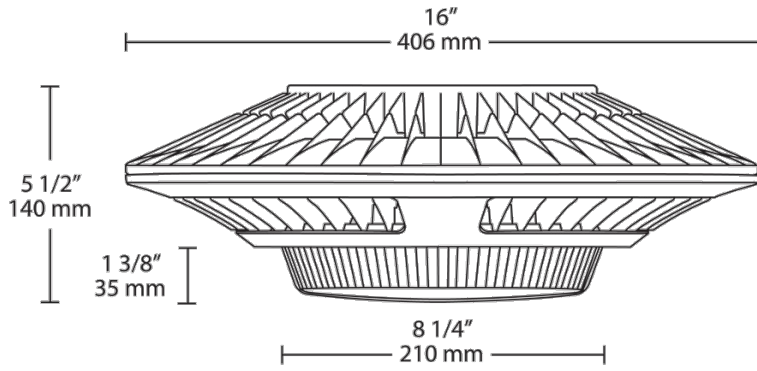

GLEED78YBBW/BL

Dimensions

Features

- Low-profile design Ideal for Parking Garages
- 78W Replaces 250W MH Luminaires
- 100,000-hour LED lifespan based on IES LM-80 results and TM-21 calculations
- Up to 25% Reduction in Fixture Count
- Lock screw provided for pendant mount