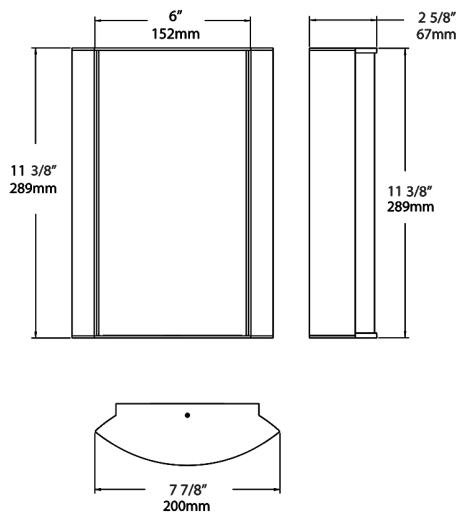

Dimensions

Ordering Matrix

Family	Lumen Package	CRI and CCT	—	Lens	—	Finish	Options
HALV	10L	927	—	FG2	—	K	^
	10L = 1000lm / 14W 18L = 1800lm / 25W	940 = 90CRI, 4000K 935 = 90CRI, 3500K 930 = 90CRI, 3000K 927 = 90CRI, 2700K		F = Frosted (Standard) FG1 = Frosted with Grill Style #1 FG2 = Frosted with Grill Style #2 FG3 = Frosted with Grill Style #3 NL = Natural Leaves GL = Green Leaves TL = Toffee Leaves LW = Linen Hampton White LS = Linen Stone LH = Linen Harbor MS = Metallic Spun Silver MC = Metallic Spun Copper MG = Metallic Spun Gold CW = Crush Polar White CS = Crush Sedona MP = Mirage Platinum MA = Mirage Bronze		W = White K = Black S = Silver A = Antique Bronze SA = Satin Nickel CU = Copper	Blank = No Option /E2 = Emergency Battery Backup /MVS = Occupancy Sensor /BL = Bi-Level Control /LC = Lightcloud Controller /MVS/E2 = Microwave Sensor w/ Emergency Battery Backup /BL/E2 = Bi-Level Control w/ Emergency Battery Backup /LC/E2 = Lightcloud Controller w/ Emergency Battery Backup