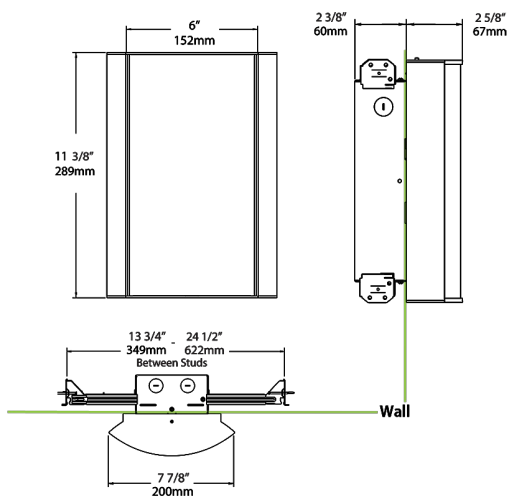

Dimensions

Ordering Matrix

Family	Lumen Package	CRI and CCT	Options	Lens	Options	Finish	Options
HALV	10L	927	-	LW	-	A	/LC/E2
	10L = 1000lm / 14W	940 = 90CRI, 4000K		F = Frosted (Standard)		W = White	Blank = No Option
	18L = 1800lm / 25W	935 = 90CRI, 3500K		FG1 = Frosted with Grill Style #1		K = Black	/E2 = Emergency Battery Backup
		930 = 90CRI, 3000K		FG2 = Frosted with Grill Style #2		S = Silver	/MVS = Occupancy Sensor
		927 = 90CRI, 2700K		FG3 = Frosted with Grill Style #3		A = Antique Bronze	/BL = Bi-Level Control
				NL = Natural Leaves		SA = Satin Nickel	/MVS/E2 = Microwave Sensor w/ Emergency Battery Backup
				GL = Green Leaves		CU = Copper	/BL/E2 = Bi-Level Control w/ Emergency Battery Backup
				TL = Toffee Leaves			/LC/E2 = Lightcloud Controller w/ Emergency Battery Backup
				LW = Linen Hampton White			
				LS = Linen Stone			
				LH = Linen Harbor			
				MS = Metallic Spun Silver			
				MC = Metallic Spun Copper			
				MG = Metallic Spun Gold			
				CW = Crush Polar White			
				CS = Crush Sedona			
				MP = Mirage Platinum			
				MA = Mirage Bronze			