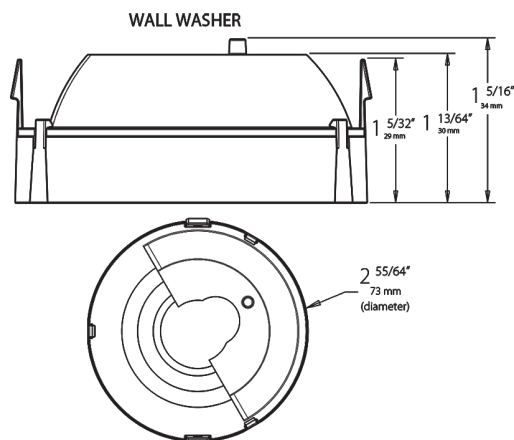

Dimensions

Ordering Matrix

Family	Beam Spread	Lens
HA	WW	FR

50 = 50°
80 = 80°
WW = Wall Washer

Blank = Solite Prismatic Lens
FR = Frosted Lens