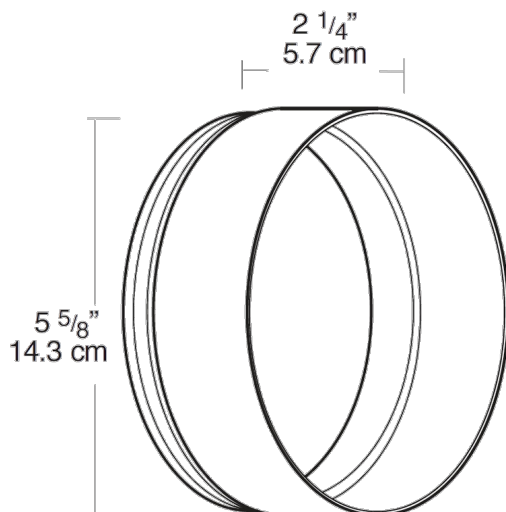

HH1A

Hood with tempered glass lens reduces glare and protects lamp from water and impact damage. Die cast aluminum. Fits H101 and HB101. Can be combined with HG1 Guard.

Color: Bronze

Weight: 0.8 lbs

Project:

Type:

Prepared By:

Date:

Technical Specifications

Construction

Stealth Accessory:

Guards also fit RAB's Stealth Bullet and Bell Flood Kits. .

Material:

Die cast aluminum

Lens:

Tempered glass lens included.

Dimensions

Features

- Die cast aluminum
- Hood includes tempered glass lens
- Glass lens reduces glare
- Protects lamp from water and impact damage
- Fits H101 and HB101