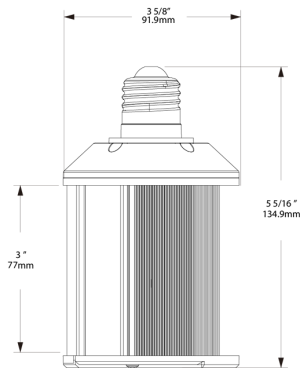

Technical Specifications (continued)

Electrical Characteristics

Power Factor:

>0.9

Operating Frequency:

50 / 60 Hz

Input Current @ 120V:

0.2mA

Flicker:

<30%

THDi:

<20%

Listings

UL Listed:

Yes

UL Classified:

Yes

DLC Product Code:

NO DLC CATEGORY

CEC Status:

Lawful for sale in California

Dimensions

Features

HID REPLACEMENT - Replace conventional HID lamps

BALLAST BYPASS - Internal driver eliminates the need for external driver or ballast

COMPACT DESIGN - Allows the lamp to fit in most fixtures

INSTALLATION ORIENTATION - Lamps can be installed universally Base up, down or sideways

HEAT DISSIPATION - Thermal technology extends lifespan

WATER & DUST RESISTANT - Ideal for outdoor fixtures

ENCLOSED FIXTURE RATED - May be used in enclosed and open fixtures

ENERGY SAVINGS - Uses 76% less energy than traditional lamps

MERCURY FREE - Environmentally friendly vs fluorescent technologies

350°; ROTATABLE BASE - Direct light where needed