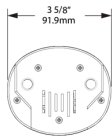

Technical Specifications (continued)

Electrical Characteristics

Power Factor:

>0.9

Operating Frequency:

50 / 60 Hz

Input Current @ 120V:

0.2mA

Flicker:

<30%

THDi:

<20%

Listings

UL Listed:

Yes

UL Classified:

Yes

DLC Product Code:

NO DLC CATEGORY

CEC Status:

Lawful for sale in California

Dimensions

Features

HID REPLACEMENT - Replace conventional HID lamps

BALLAST BYPASS - Internal driver eliminates the need for external driver or ballast

COMPACT DESIGN - Allows the lamp to fit in most fixtures

INSTALLATION ORIENTATION - Lamps can be installed universally Base up, down or sideways

HEAT DISSIPATION - Thermal technology extends lifespan

WATER & DUST RESISTANT - Ideal for outdoor fixtures

ENCLOSED FIXTURE RATED - May be used in enclosed and open fixtures

ENERGY SAVINGS - Uses 76% less energy than traditional lamps

MERCURY FREE - Environmentally friendly vs fluorescent technologies

350°; ROTATABLE BASE - Direct light where needed