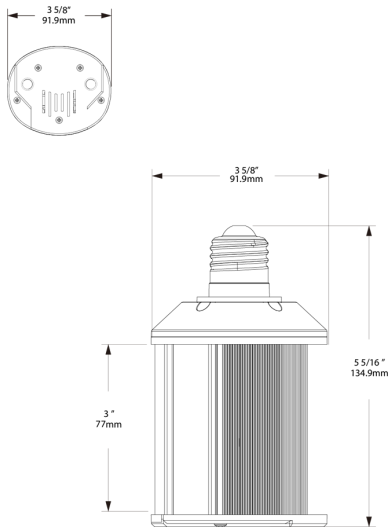

Features

HID REPLACEMENT - Replace conventional HID lamps

BALLAST BYPASS - Internal driver eliminates the need for external driver or ballast

COMPACT DESIGN - Allows the lamp to fit in most fixtures

INSTALLATION ORIENTATION - Lamps can be installed universally
Base up, down or sideways