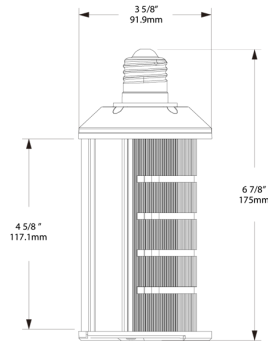

Technical Specifications (continued)

Electrical Characteristics

Power Factor:

>0.9

Operating Frequency:

50 / 60 Hz

Input Current @ 120V:

0.3mA

Flicker:

<30%

THDi:

<20%

Listings

UL Listed:

Yes

UL Classified:

Yes

DLC Product Code:

NO DLC CATEGORY

CEC Status:

Lawful for sale in California

Dimensions

Features

HID REPLACEMENT - Replace conventional HID lamps

BALLAST BYPASS - Internal driver eliminates the need for external driver or ballast

COMPACT DESIGN - Allows the lamp to fit in most fixtures

INSTALLATION ORIENTATION - Lamps can be installed universally
Base up, down or sideways

HEAT DISSIPATION - Thermal technology extends lifespan

WATER & DUST RESISTANT - Ideal for outdoor fixtures

ENCLOSED FIXTURE RATED - May be used in enclosed and open fixtures

ENERGY SAVINGS - Uses 76% less energy than traditional lamps

MERCURY FREE - Environmentally friendly vs fluorescent technologies

350°; ROTATABLE BASE - Direct light where needed