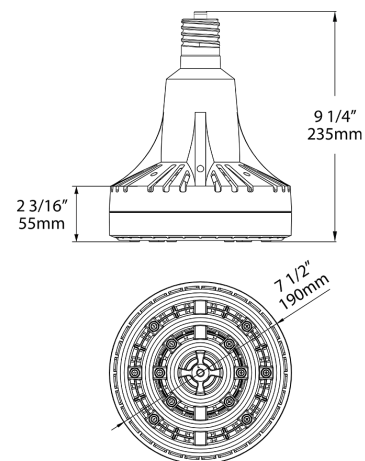

## Minimum Compartment Size

Length x Width x Height [in]	Lamp Quantity
9.8 x 9.8 x 9.8	1

## Case and Pallet Dimensions

	QTY	LENGTH (in)	WIDTH (in)	HEIGHT (in)
CASE	4	0	0	0
PALLET	64	0	0	0

## Dimension