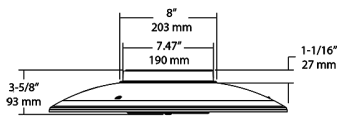

Dimensions

Ordering Matrix

Family	Distribution	Lumen Output	CRI/CCT	Finish	Voltage/Driver	Sensor Options	Lightcloud	Emergency Option
IVG	T5CU	70L	750	W	U	/WS	^	^
	T5 = Type V Wide	30L = 3,600 lumens (28W)	750 = 70CRI 5000K	Z = Bronze	U = 120-277V 0-10V Dimming	Blank = No Options	Blank = No Lightcloud	Blank = No Options
	T5C = Type V Concentrated	50L = 5,500 lumens (45W)	740 = 70CRI 4000K	W = White	4 = 480V 0-10V Dimming	/WS = 8ft lens Wattstopper	/LC = Light Cloud Controller	/E2 = Emergency
	T5U = Type V Wide with Uplight	70L = 7,500 lumens (69W)	730 = 70CRI 3000K			/WS2 = 20ft lens Wattstopper