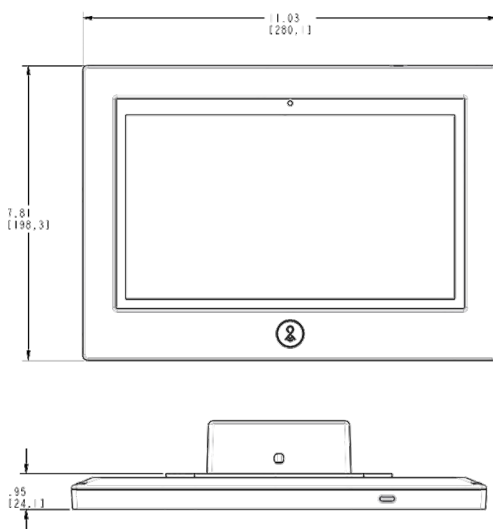

Line of Sight:

1000 feet

Obstructions:

100 feet

Other

Warranty:

10-year full hardware warranty with 100% repair/replacement coverage for all properly installed devices.

Country of Origin:

Designed by RAB in New Jersey and assembled in China.

Dimensions

Features

- 10" tablet for switching, dimming and scene control
- Wall-mounted, AC-Powered - never lose it, never charge it
- Customizable interface to show only the zones and scenes you want
- Communicates directly with other Lightcloud devices - no internet required