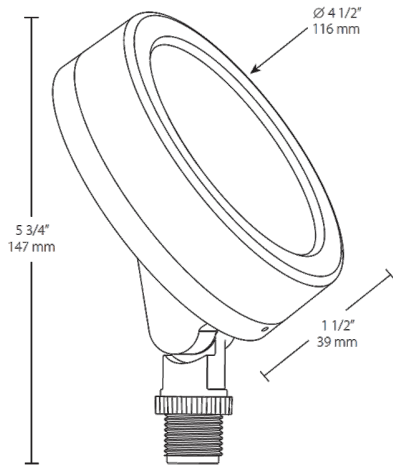

Other

Equivalency:

The LESLIE Economy Bullet is equivalent to 75W halogen BR30 wide flood.

5 Yr Limited Warranty:

Fixture operation and paint finish are covered for a period of 5 years.

Dimensions

Features

- Equivalent to 75W halogen BR30 wide flood
- Wide 6H x 6V distribution
- Diffused lens for smooth, even light distribution
- Energy Star® certified
- Very low profile
- Adjustable knuckle
- 60,000-Hour LED lifespan