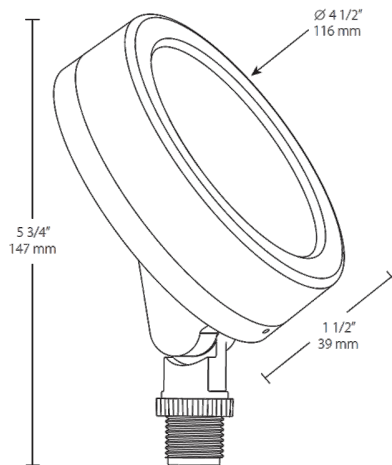

Other

Equivalency:

The LESLIE Economy Bullet is equivalent to 75W halogen BR30 wide flood.

5 Yr Limited Warranty:

Fixture operation and paint finish are covered for a period of 5 years.

Dimensions

Features

- Equivalent to 75W halogen BR30 wide flood
- Wide 6H x 6V distribution
- Diffused lens for smooth, even light distribution
- Energy Star® certified
- Very low profile
- Adjustable knuckle
- 60,000-Hour LED lifespan