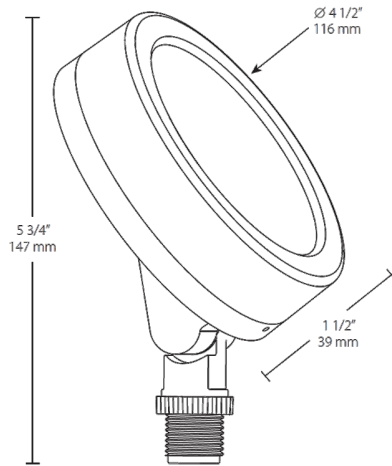

Other

Equivalency:

The LESLIE Economy Bullet is equivalent to 75W halogen BR30 wide flood.

5 Yr Limited Warranty:

Fixture operation and paint finish are covered for a period of 5 years.

Dimensions

Features

- Equivalent to 75W halogen BR30 wide flood
- Wide 6H x 6V distribution
- Diffused lens for smooth, even light distribution
- Energy Star® certified
- Very low profile
- Adjustable knuckle
- 60,000-Hour LED lifespan