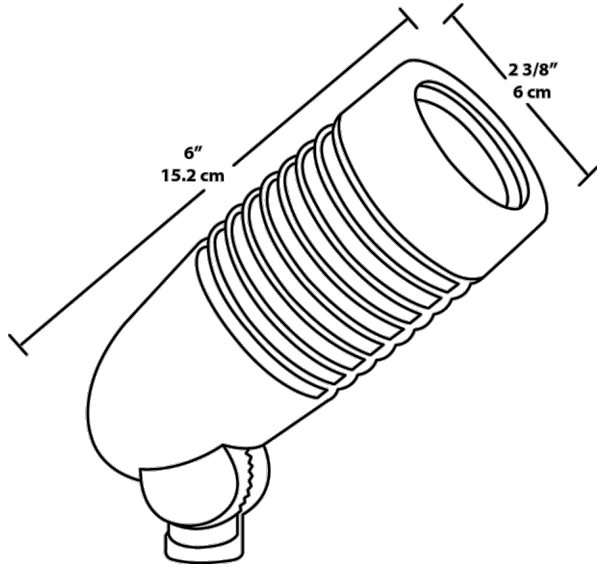

Dimensions

Features

- Microprismatic diffuser produces a smooth distribution and low glare
- 4H x 4V NEMA beam spread
- Optional spot and narrow spot hood reflectors available
- Runs cool; prevents burning foliage or fingers
- 5-year warranty

Ordering Matrix

Family	Watts	Color Temp	Finish
LFLED	8 = 8W	Blank = 5000K (Cool) Y = 3000K (Warm) N = 4000K (Neutral)	A = Bronze W = White B = Black VG = Verde Green