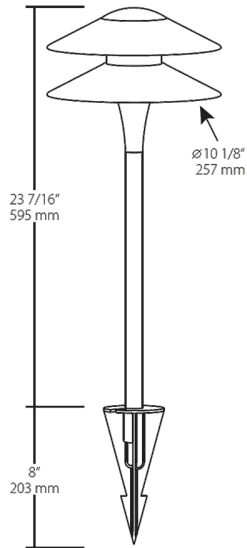

Dimensions

Features

- Compatible with 12VAC systems
- Includes 8" ground spike
- Equivalent to 20W halogen landscape lights
- 100,000-Hour lifespan

Ordering Matrix

Family	Tiers	LED	Wattage	Color Temp	Finish
LL	2	LED	6LV	YY	B
	FC = Full Cutoff 1 = 1 Tier 2 = 2 Tiers	LED = LED	6LV = 6W 12VAC	YY = 2700K (Residential Warm)	A = Bronze B = Black D = Sand W = White VG = Verde Green