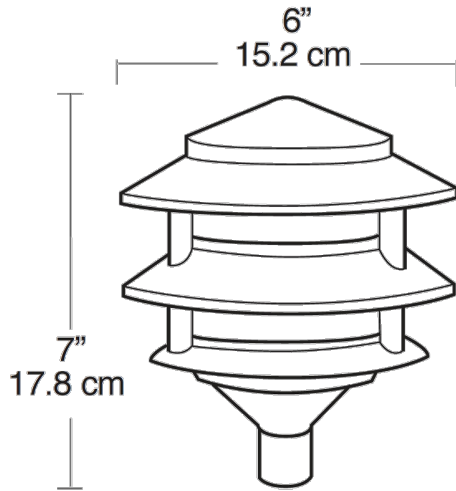

Rugged die cast aluminum 6" diameter housings. Threaded, gasketed clear glass globe for durable weatherproofing and easy relamping. 1" long, 1/2" threaded nipple included for easy mounting. 75 Watt max. Incandescent lamp not supplied. Fluorescent lamp supplied.

Color: Black

Weight: 3.8 lbs

Project:	Type:
Prepared By:	Date:

Lamp Info		Ballast Info	
Type:	13W Quad	Type:	NPF 120V
Watts:	13W	120V:	0.3A
Shape/Size:	N/A	208V:	N/A
Base:	N/A	240V:	N/A
ANSI:	N/A	277V:	N/A
Hours:	10,000	Input Watts:	17W
Lamp Lumens:	860	Efficiency:	76%
Efficacy:	51 LPW		

Technical Specifications

Listings

UL Listing:

Suitable for wet locations. Suitable for mounting within 4 feet of the ground.

Electrical

Socket:

Medium base porcelain with all copper electrical parts and 20" leads, including a ground lead.

This product is a COTS item manufactured in the United States, and is compliant with the Trade Agreements Act.

GSA Schedule:

Suitable in accordance with FAR Subpart 25.4.

Dimensions

Features

- Rugged die cast aluminum housing with durable powder coating
- Socket with all copper electrical parts and 20" leads
- Quick and secure installation with one corrosionproof screw
- Threaded, gasketed globes for durable weatherproofing and easy relamping
- 12" color matched mounting stem with 1/2" threads available
- Includes easy mounting 1/2" threaded nipple