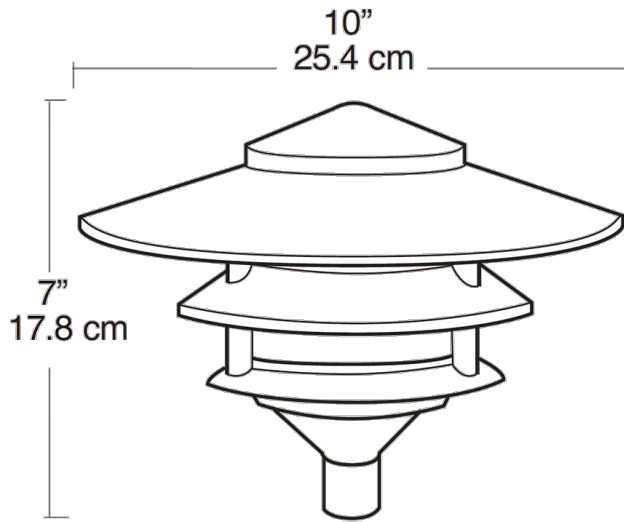

Rugged die cast aluminum 6" diameter housings. Threaded, gasketed clear glass globe for durable weatherproofing and easy relamping. 1" long, 1/2" threaded nipple included for easy mounting. 75 Watt max. Incandescent lamp not supplied. Fluorescent lamp supplied.

Technical Specifications

Listings

UL Listing:

Suitable for wet locations. Suitable for mounting within 4 feet of the ground.

Electrical

Socket:

Medium base porcelain with all copper electrical parts and 20" leads, including a ground lead.

Housing:

Die cast aluminum housing with powder coat finish.

Mounting Stem:

Optional 12" mounting stem with 1/2" threads on both ends available .

Optical

F13:

Compact Fluorescent 13W.

Lamp:

Dimensions

Features

- Rugged die cast aluminum housing with durable powder coating
- Socket with all copper electrical parts and 20" leads
- Quick and secure installation with one corrosionproof screw
- Threaded, gasketed globes for durable weatherproofing and easy relamping
- 12" color matched mounting stem with 1/2" threads available
- Includes easy mounting 1/2" threaded nipple