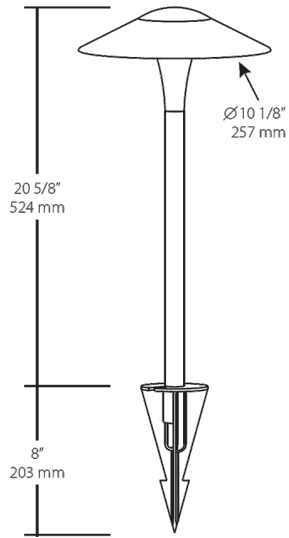

Dimensions

Features

- Compatible with 12VAC systems
- Includes 8" ground spike
- Equivalent to 20W halogen landscape lights
- 100,000-Hour lifespan

Ordering Matrix

Family	Tiers	LED	Wattage	Color Temp	Finish
LL	FC	LED	6LV	YY	A
	FC = Full Cutoff 1 = 1 Tier 2 = 2 Tiers	LED = LED	6LV = 6W 12VAC	YY = 2700K (Residential Warm)	A = Bronze B = Black D = Sand W = White VG = Verde Green