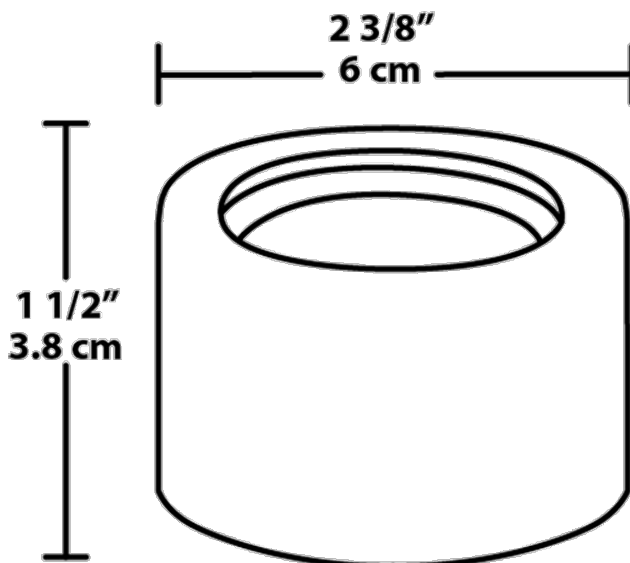

Fixture has a NEMA Type 3H x 3V.

Other

Compatibility:

Compatible with

Patents:

The design of the LSFLED is protected by patents pending in US, Canada, China, Taiwan and Mexico.

Dimensions

Features