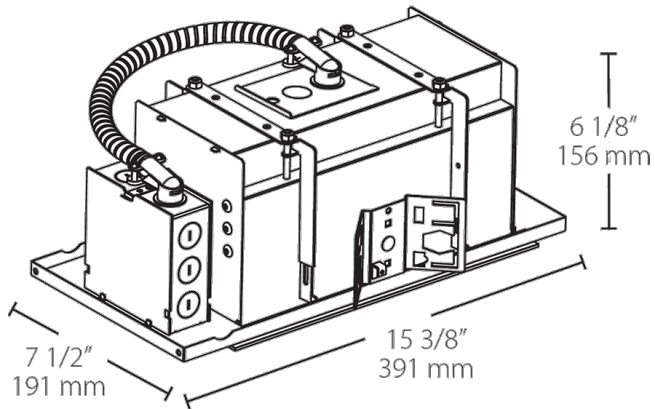

Dimensions

Features

- Adjustable clamps for quick, secure installation
- Accommodates ceilings 1/2" - 2 1/2" thick
- Butterfly bracket allows mounting with bar stock, "C" channel, 1/2" conduit or nailer bars