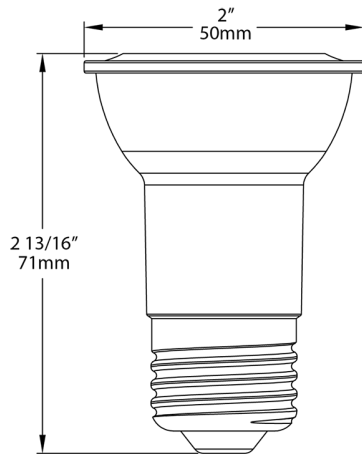

PAR16

Base Type:

E26, Medium Screw Base

Material:

Plastic

LED Characteristics

Lifespan:

25,000-hour LED lifespan based on IES LM-70 results

Shipping Information

Case Dimensions:

8.583 x 6.496 x 3.701

Pallet Quantity of Pieces:

3240

Pallet Dimensions:

42.91 x 38.98 x 48.11

Construction

MOL:

2.89"

MOD:

2.01"

Dimensions

Features

Saves 80% energy compared to traditional Halogen small diameter reflectors

80 and 90 CRI: Produces rich and vibrant colors