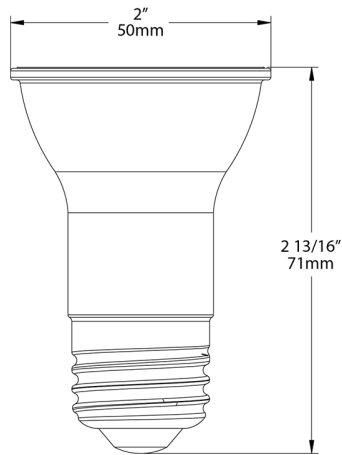

Beam Angle:

35°

Shipping Information

Case Dimensions:

10.43 x 4.33 x 3.74

Pallet Quantity of Pieces:

2050

Pallet Dimensions:

47.64 x 39.96 x 18.7

Construction

MOL:

2.8"

MOD:

1.97"

Dimensions

Features