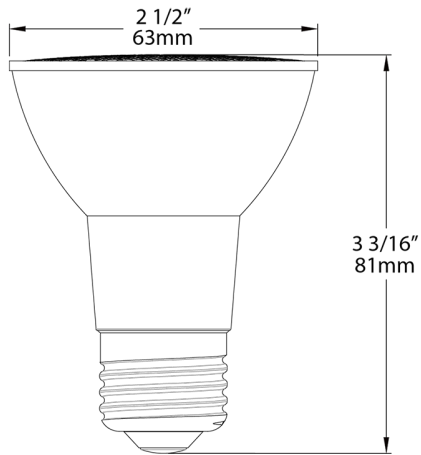

PAR20

Base Type:

E26, Medium Screw Base

Material:

Plastic

LED Characteristics

Lifespan:

40,000-hour LED lifespan based on IES LM-70 results

Shipping Information

Case Dimensions:

10.787 x 8.15 x 4.055

Pallet Quantity of Pieces:

2592

Pallet Dimensions:

43.15 x 37.87 x 48.66

Construction

MOL:

3.31"

MOD:

2.52"

Dimensions

Features

Dimmable LED with a 40,000-hour lifespan: 90 CRI High-output models available

Produces rich and vibrant colors