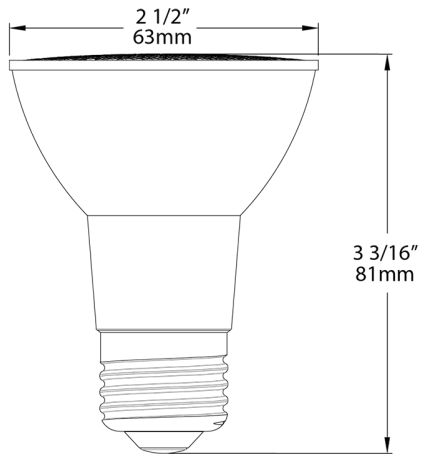

### Optical

**Beam Angle:**

25°

### Shipping Information

**Case Dimensions:**

10.787 x 8.15 x 4.055

**Pallet Quantity of Pieces:**

2592

**Pallet Dimensions:**

43.15 x 37.87 x 48.66

### Construction

**MOL:**

3.31"

**MOD:**

2.52"

## Dimensions