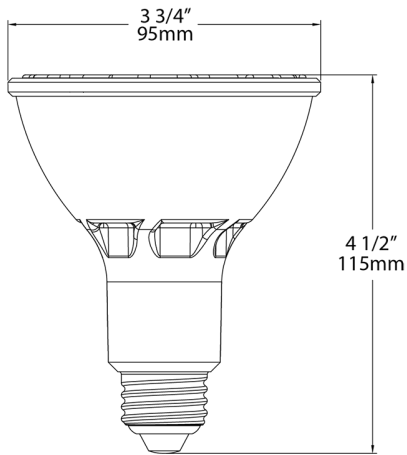

12.4 x 8.27 x 7.09

Pallet Quantity of Pieces:

600

Pallet Dimensions:

45.47 x 37.2 x 35.43

Construction

MOL:

4.53"

MOD:

3.74"

Dimensions

Features

Dimmable LED with a 40,000-hour lifespan: 90 CRI High-output models available

Produces rich and vibrant colors

Save up to 85% on energy

High output models available