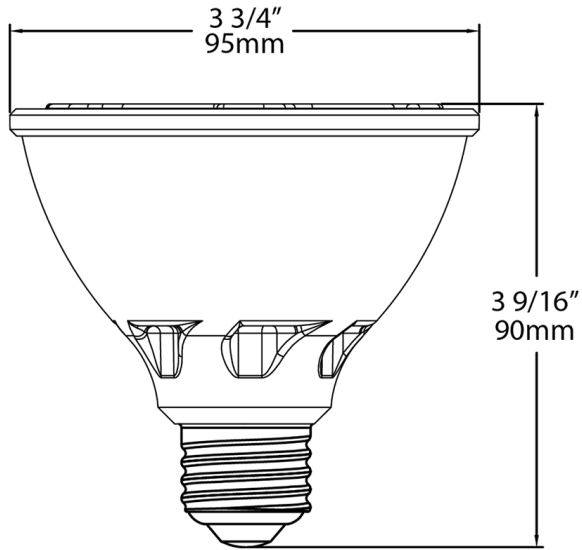

12.8 x 8.46 x 4.72

Pallet Quantity of Pieces:

840

Pallet Dimensions:

46.654 x 38.386 x 37.795

Construction

MOL:

3.54"

MOD:

3.74"

Dimensions

Features

Dimmable LED with a 40,000-hour lifespan: 90 CRI High-output models available

Produces rich and vibrant colors

Save up to 85% on energy

High output models available