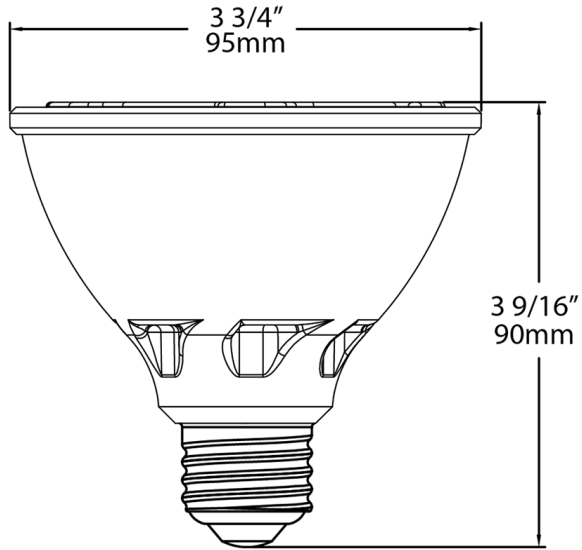

Optical

Beam Angle:

25°

Shipping Information

Case Dimensions:

12.8 x 8.46 x 4.72

Pallet Quantity of Pieces:

840

Pallet Dimensions:

46.654 x 38.386 x 37.795

Construction

MOL:

3.54"

MOD:

3.74"

Dimensions