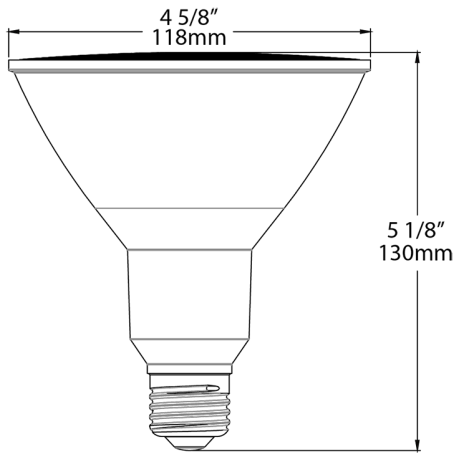

PAR38

Base Type:

E26, Medium Screw Base

Material:

Plastic

LED Characteristics

Lifespan:

40,000-hour LED lifespan based on IES LM-70 results

Shipping Information

Case Dimensions:

14.882 x 10.039 x 6.181

Pallet Quantity of Pieces:

528

Pallet Dimensions:

44.65 x 39.8 x 49.45

Construction

MOL:

5.24"

MOD:

4.69"

Dimensions

Features

- Dimmable LED with a 40,000-hour lifespan: 90 CRI High-output models available
- Produces rich and vibrant colors
- Save up to 85% on energy
- High output models available
- Use in enclosed or open fixtures
- Shatterproof