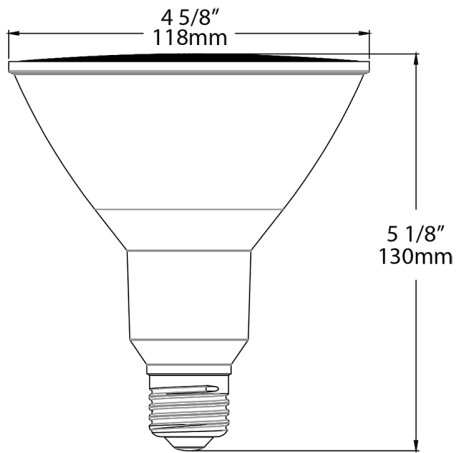

PAR38

Base Type:

E26, Medium Screw Base

Material:

Plastic

LED Characteristics

Lifespan:

40,000-hour LED lifespan based on IES LM-70 results

Shipping Information

Case Dimensions:

14.882 x 10.039 x 6.181

Pallet Quantity of Pieces:

528

Pallet Dimensions:

44.65 x 39.8 x 49.45

Construction

MOL:

5.24"

MOD:

4.69"

Dimensions

Features

Dimmable LED with a 40,000-hour lifespan: 90 CRI High-output models available

Produces rich and vibrant colors