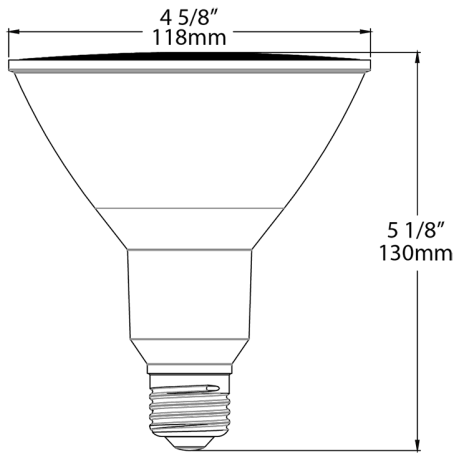

PAR38

Base Type:

E26, Medium Screw Base

Material:

Plastic

LED Characteristics

Lifespan:

40,000-hour LED lifespan based on IES LM-70 results

Shipping Information

Case Dimensions:

14.882 x 10.039 x 6.181

Pallet Quantity of Pieces:

528

Pallet Dimensions:

44.65 x 39.8 x 49.45

Construction

MOL:

5.24"

MOD:

4.69"

Dimensions

Features

Dimmable LED with a 40,000-hour lifespan: 90 CRI High-output models available

Produces rich and vibrant colors