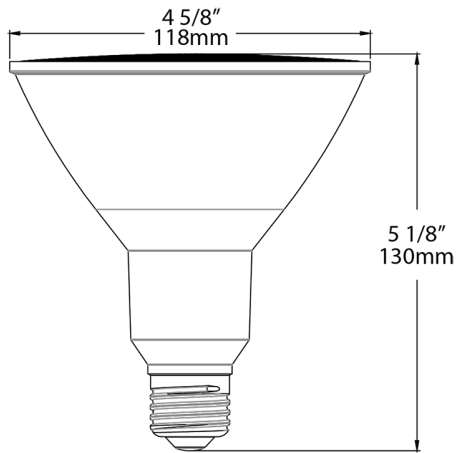

Case Dimensions:

14.882 x 10.039 x 6.181

Pallet Quantity of Pieces:

528

Pallet Dimensions:

44.65 x 39.8 x 49.45

Construction

MOL:

5.24"

MOD:

4.69"

Dimensions

Features

Dimmable LED with a 40,000-hour lifespan: 90 CRI High-output models available

Produces rich and vibrant colors

Save up to 85% on energy