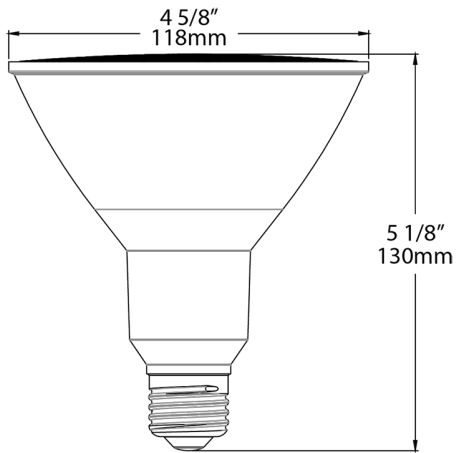

Shipping Information

Case Dimensions:

14.882 x 10.039 x 6.181

Pallet Quantity of Pieces:

528

Pallet Dimensions:

44.65 x 39.8 x 49.45

Construction

MOL:

5.24"

MOD:

4.69"

Dimensions

Features

Dimmable LED with a 40,000-hour lifespan: 90 CRI High-output models available

Produces rich and vibrant colors