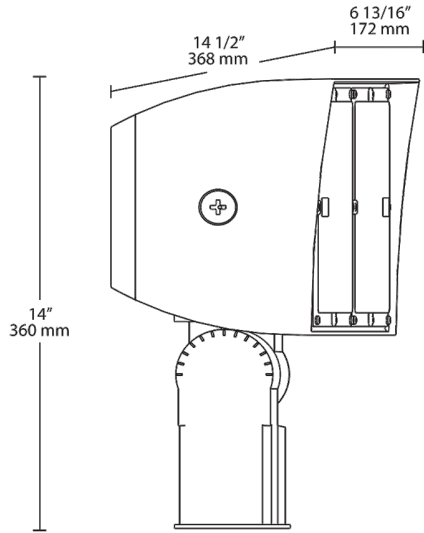

Dimensions

Features

- Ultra-high efficiency
- DLC Premium
- 0-10V Dimming, standard
- 60,000-Hour LED lifespan
- 5-Year limited warranty

Ordering Matrix

Family	Watts	Mount	Color Temp	Finish	Driver	Options
PIPXL	100	SF			/D10	
	100 = 100W 70 = 70W	SF = Slipfitter T = Trunnion	Blank = 5000K (Cool) N = 4000K (Neutral) Y = 3000K (Warm)	Blank = Bronze W = White	/D10 = Dimmable 120-277V /480/D10 = Dimmable 480V	Blank = No Options /PCU = 120-277V Button Photocell /PCT = 120-277V Twistlock photocell /PCT4 = 480V Twistlock photocell /7PR = 7-Pin Receptacle /BL = Bi-Level /LC = Lightcloud