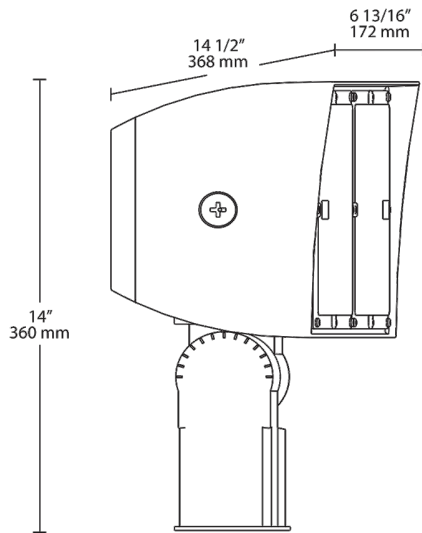

Technical Specifications (continued)

Other

Buy American Act Compliant:

This product is a COTS item manufactured in the United States, and is compliant with the Buy American Act.

Recovery Act (ARRA) Compliant:

This product complies with the 52.225-21 "Required Use of American Iron, Steel, and Manufactured Goods-- Buy American Act-- Construction Materials (October 2010).

Trade Agreements Act Compliant:

This product is a COTS item manufactured in the United States, and is compliant with the Trade Agreements Act.

GSA Schedule:

Suitable in accordance with FAR Subpart 25.4.

Dimensions

Features

- Ultra-high efficiency
- DLC Premium
- 0-10V Dimming, standard
- 60,000-Hour LED lifespan
- 5-Year limited warranty

Ordering Matrix

Family	Watts	Mount	Color Temp	Finish	Driver	Options
PIPXL	70	SF		W	/480/D10	/7PR
	100 = 100W 70 = 70W	SF = Slipfitter T = Trunnion	Blank = 5000K (Cool) N = 4000K (Neutral) Y = 3000K (Warm)	Blank = Bronze W = White	/D10 = Dimmable 120-277V /480/D10 = Dimmable 480V	Blank = No Options /PCU = 120-277V Button Photocell /PCT = 120-277V Twistlock photocell /PCT4 = 480V Twistlock photocell /7PR = 7-Pin Receptacle /BL = Bi-Level /LC = Lightcloud