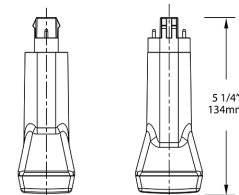

Complies with Part 15 of the FCC Rules

Model Number:

T10211(PLS-5.5-V-830-HYB)

Minimum Compartment Size

Length x Width x Height [in]	Lamp Quantity
10.5 x 8 x 7.4	1

Case and Pallet Dimensions

	QTY	LENGTH (in)	WIDTH (in)	HEIGHT (in)
CASE	12	0	0	0
PALLET	184	0	0	0

Dimension

Light Distribution