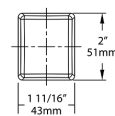

Complies with Part 15 of the FCC Rules

Model Number:

T10211(PLS-5.5-V-830-HYB)

Minimum Compartment Size

Length x Width x Height [in]	Lamp Quantity
10.5 x 8 x 7.4	1

Case and Pallet Dimensions

	QTY	LENGTH (in)	WIDTH (in)	HEIGHT (in)
CASE	12	0	0	0
PALLET	184	0	0	0

Dimension

Light Distribution