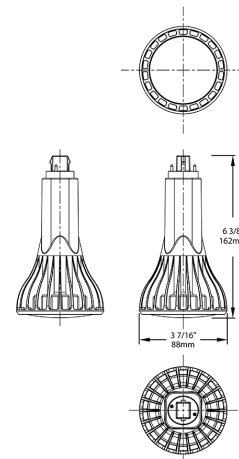

Complies with Part 15 of the FCC Rules

Model Number:

T10223(PLT-16.5-V-830-BYP)

Minimum Compartment Size

Length x Width x Height [in]	Lamp Quantity
14.5 x 11.1 x 7	1

Case and Pallet Dimensions

	QTY	LENGTH (in)	WIDTH (in)	HEIGHT (in)
CASE	12	0	0	0
PALLET	130	0	0	0

Dimension

Light Distribution