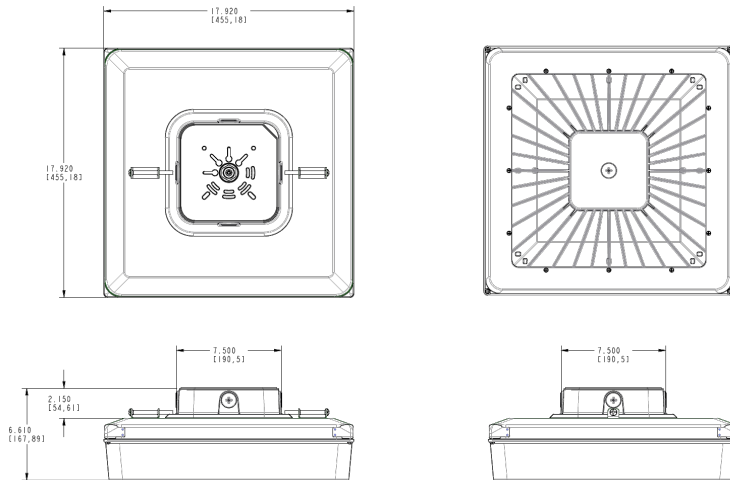

Dimensions

Features

- Ultra-high efficiency
- Pendant or surface mount
- Low glare, vandal-resistant polycarbonate lens
- 20% uplight eliminates "cave effect"
- 100,000-Hour LED lifespan
- 5-year warranty

Ordering Matrix

Family	Watts	Color Temp	Finish	Voltage	Dimming
PRT	105	N			
	70 = 70W 80 = 80W 105 = 105W	Blank = 5000K (Cool) Y = 3000K (Warm) N = 4000K (Neutral)	Blank = Bronze W = White	Blank = 120-277V /480 = 480V	Blank = No Dimming /D10 = Dimmable