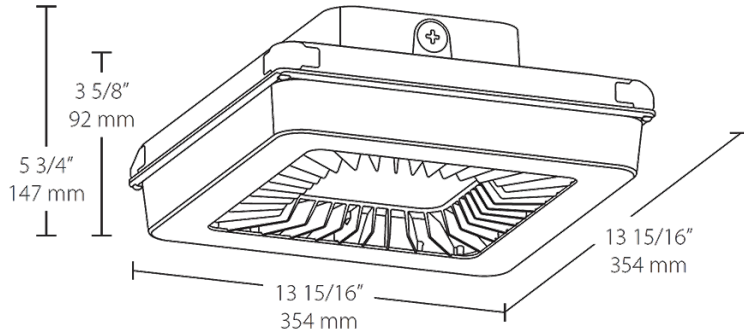

Technical Specifications (continued)

Other

Recovery Act (ARRA) Compliant:

This product complies with the 52.225-21 "Required Use of American Iron, Steel, and Manufactured Goods-- Buy American Act-- Construction Materials (October 2010).

Trade Agreements Act Compliant:

This product is a COTS item manufactured in the United States, and is compliant with the Trade Agreements Act.

GSA Schedule:

Suitable in accordance with FAR Subpart 25.4.

Dimensions

Features

- Ultra-high efficiency
- Pendant or surface mount
- IP 66 rated, keeps water and dust out
- Low glare, vandal-resistant polycarbonate lens
- 20% uplight eliminates "cave effect"
- 100,000-Hour LED lifespan
- 5-year warranty
- Built in support Lightcloud™
- Easy setup - simply power on, confirm device connectivity and call 844-LIGHTCLOUD

Ordering Matrix

Family	Watts	Color Temp	Finish	Dimming	Lightcloud
PRT	30		W		/LC
	30 = 30W 42 = 42W 55 = 55W	Blank = 5000K (Cool) Y = 3000K (Warm) N = 4000K (Neutral)	Blank = Bronze W = White	Blank = No Dimming /D10 = Dimmable	/LC = Lightcloud