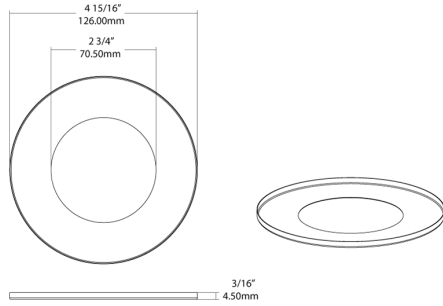

Color: Brushed nickel

Weight: 0.1 lbs

Project:	Type:
Prepared By:	Date:

Technical Specifications

Performance

Description:

4-inch magnetic brushed nickel color trim for PUCKFA-4R

Product Type:

Size:

4"

Other

Buy American Act Compliance:

RAB values USA manufacturing! Upon request, RAB may be able to manufacture this product to be compliant with the Buy American Act (BAA). Please contact customer service to request a quote for the product to be made BAA compliant.

**Dimensions**

**Features**

- Slim wafer design - fits in 4" can or 4" J-Box
- Suitable for dry, damp, and wet environments
- Steel trim with magnetic design for quick trim replacement
- Trim color options available in Brushed Nickel, Black, and Bronze
- Includes E26 cap as an accessory to meet T24 & T20 requirements
- Field adjustable color temperature options from 2700/3000/3500/4000/5000K
- High performance >90CRI to provide accurate color rendering

**Ordering Matrix**

Family	Size	Shape	Wattage	CRI/Color Temp
PUCKFA	TRIM	4R	BN	S
4 = 4"    R = Round    7.5 = 7.5W    9CCT = 90 CRI, 5000/4000/3500/3000/2700K				