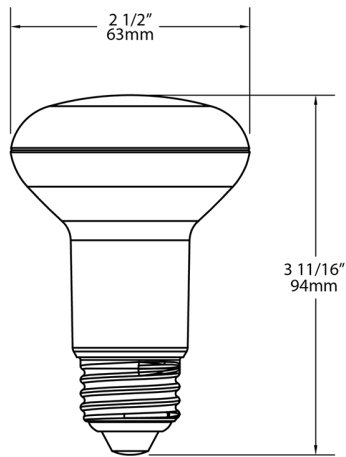

R20

Base Type:

E26, Medium Screw Base

Material:

Plastic

LED Characteristics

Lifespan:

25,000-hour LED lifespan based on IES LM-70 results

Shipping Information

Case Dimensions:

13.19 x 5.51 x 4.41

Pallet Quantity of Pieces:

2000

Pallet Dimensions:

46.26 x 39.57 x 35.28

Construction

MOL:

3.7"

MOD:

2.48"

Dimensions

Features

- Reflectors replace incandescent and halogen R reflector lamps
- Dimmable LED with a 25,000-hour lifespan
- Wide 110° beam angle is well suited for general lighting applications
- 80 and 90 CRI models available